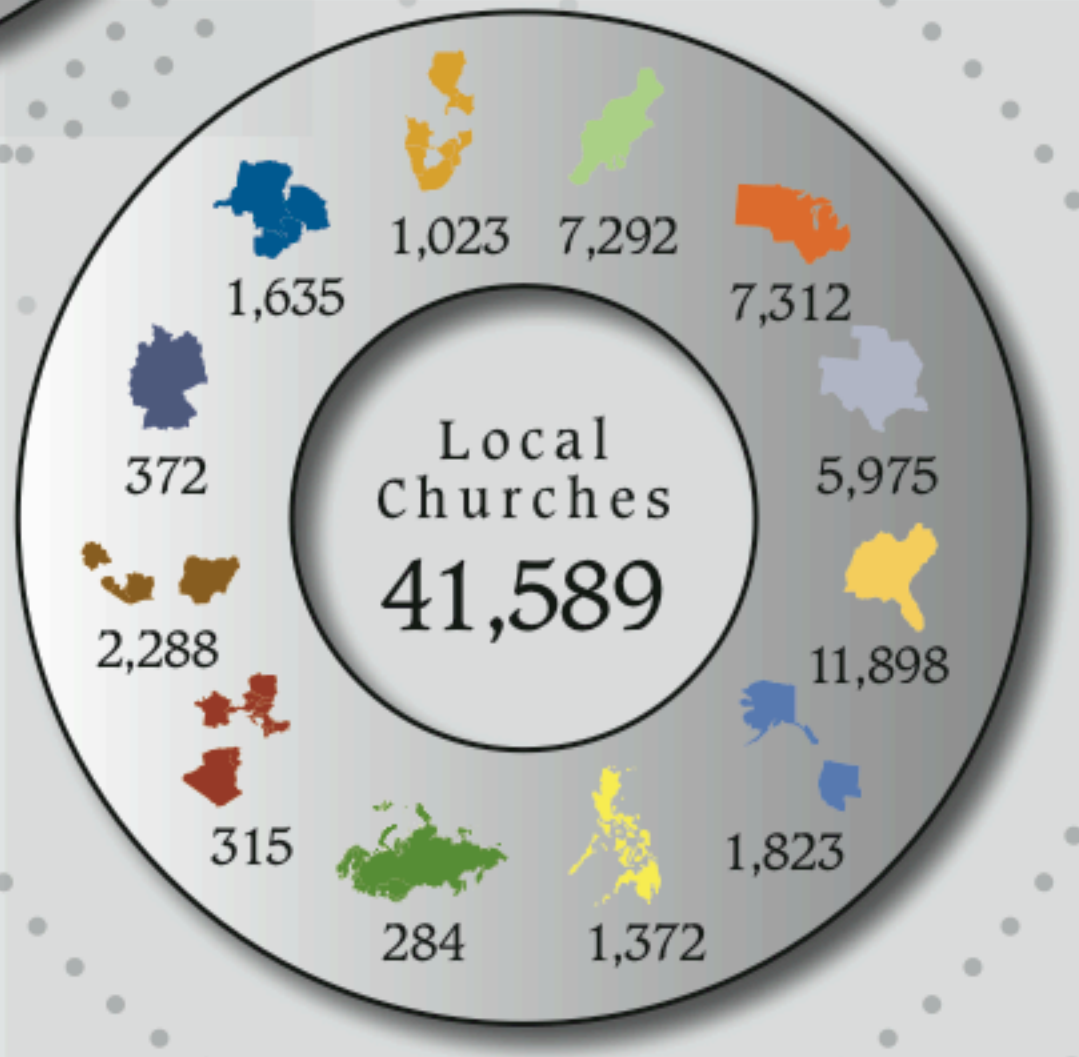

United Methodists Around the World: UMC Membership by Central or Jurisdictional Conference*

* Membership as of December 31, 2007
** Data reflected includes all information currently available

WHERE WE ARE