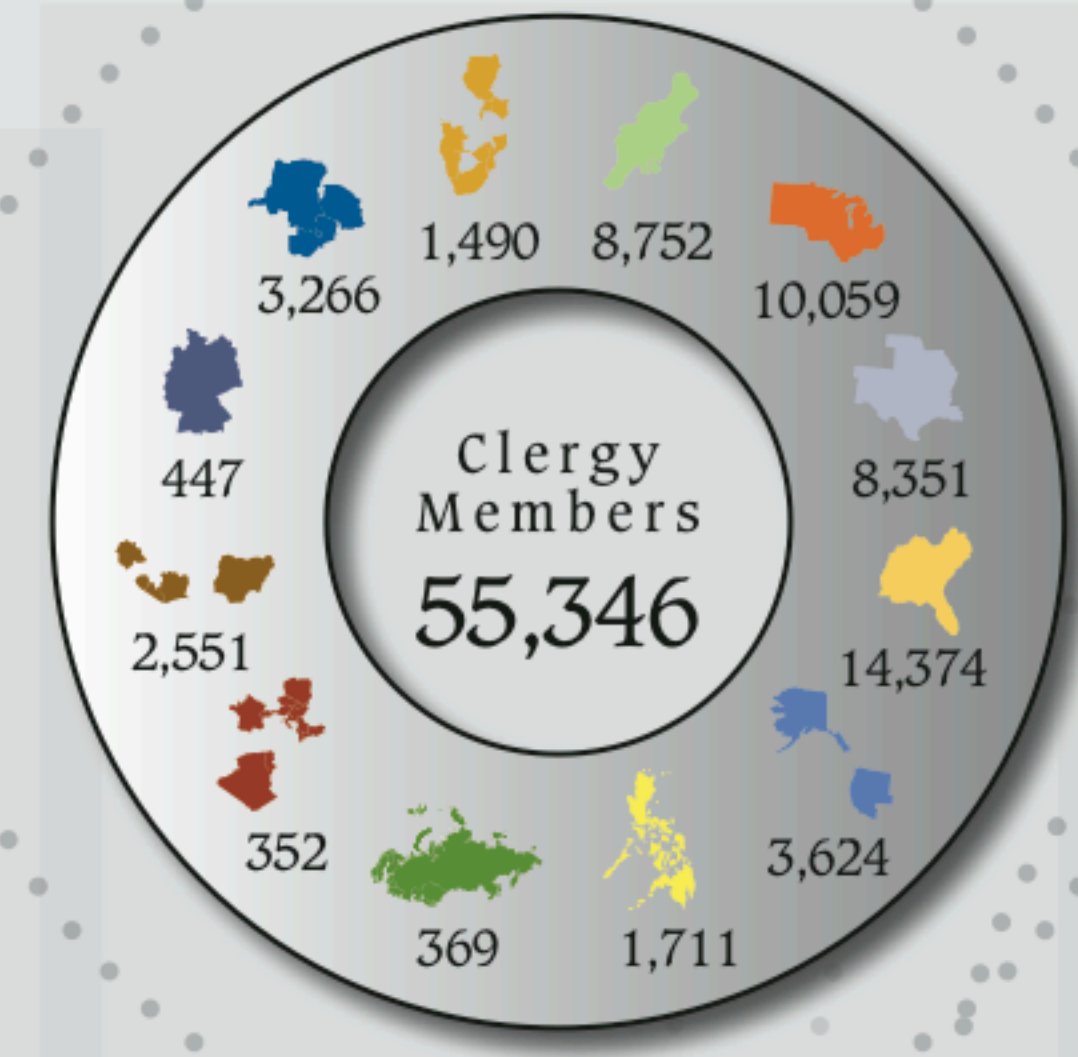

United Methodists Around the World: UMC Membership by Central or Jurisdictional Conference*

* Membership as of December 31, 2007
** Data reflected includes all information currently available

WHERE WE ARE