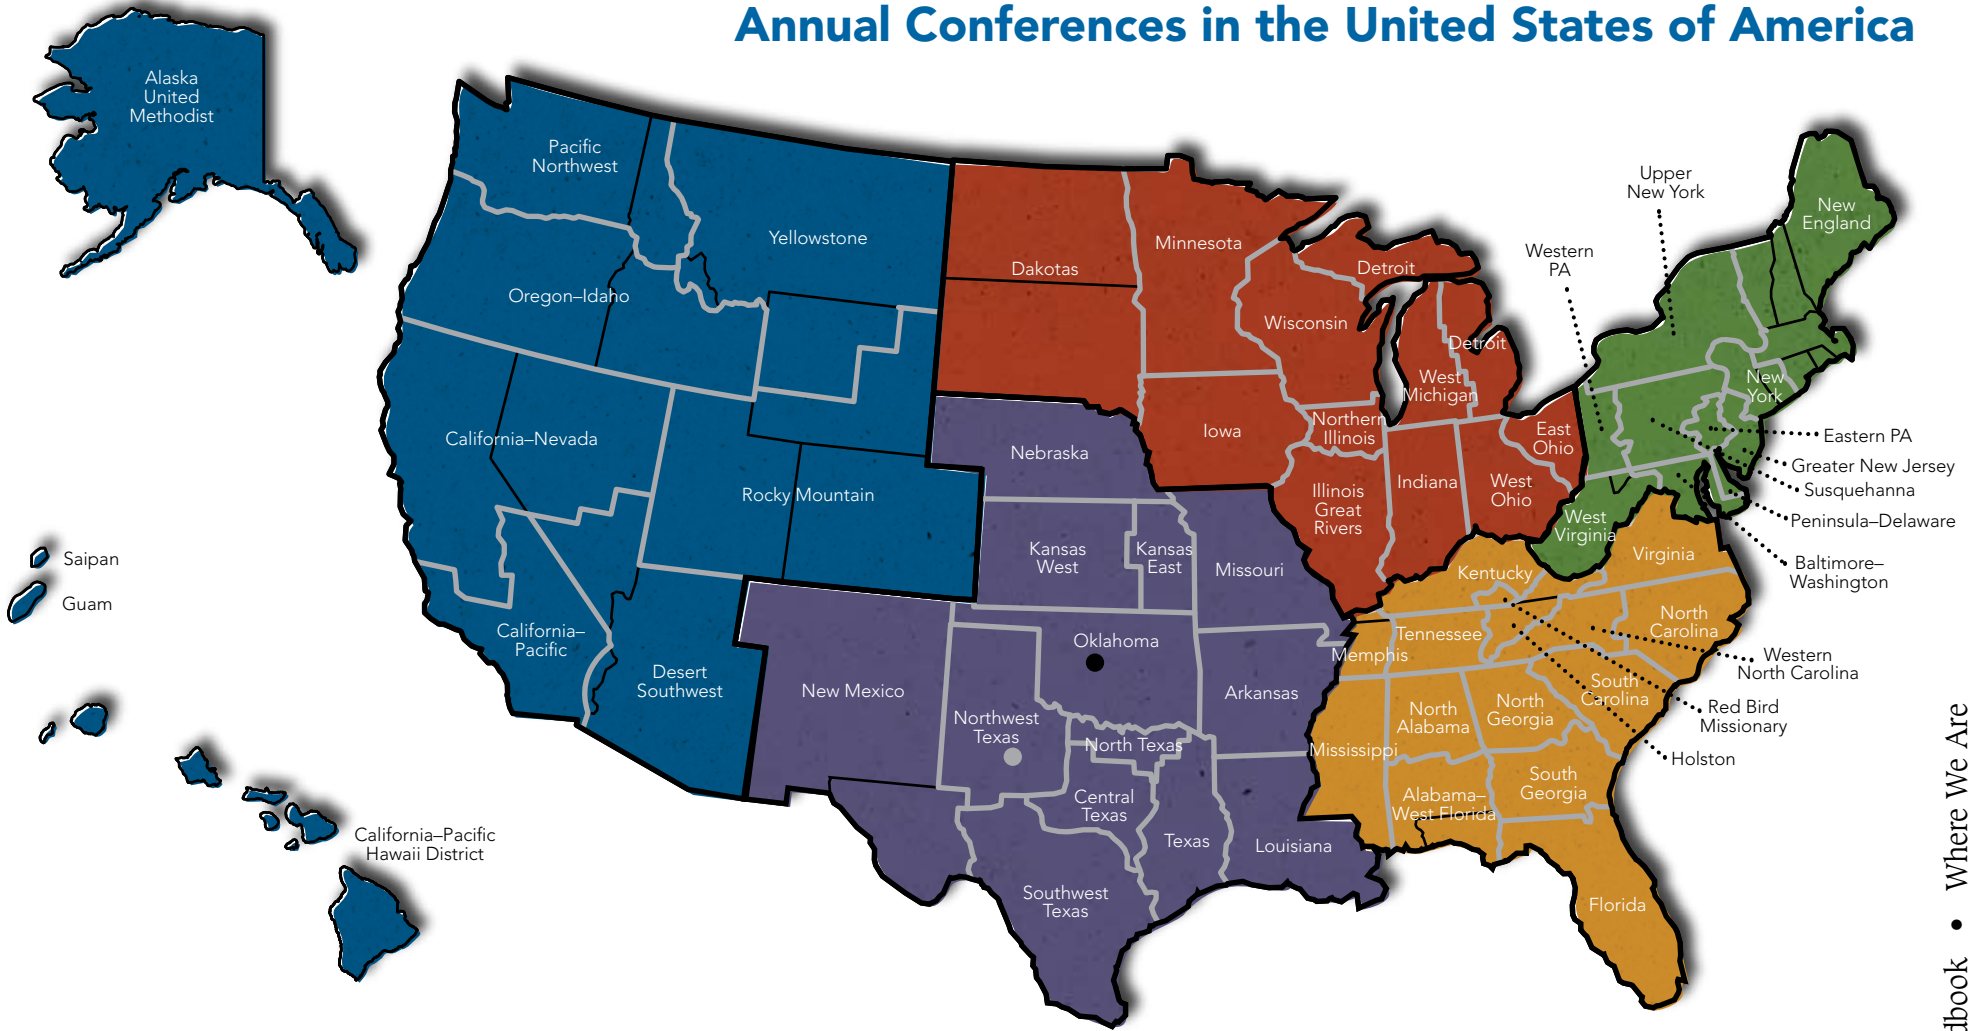

United Methodist Jurisdictions and Annual Conferences in the United States of America

<ul style="list-style-type: none"> Jurisdiction Boundaries Conference Boundaries State Boundaries 	<ul style="list-style-type: none"> North Central Jurisdiction Northeastern Jurisdiction South Central Jurisdiction Southeastern Jurisdiction Western Jurisdiction 	<ul style="list-style-type: none"> Rio Grande Annual Conference is comprised of Spanish-language United Methodist congregations in the states of Texas and New Mexico. Oklahoma Indian Missionary Conference is comprised of Native American congregations of Oklahoma, Kansas and Texas.
--	---	--